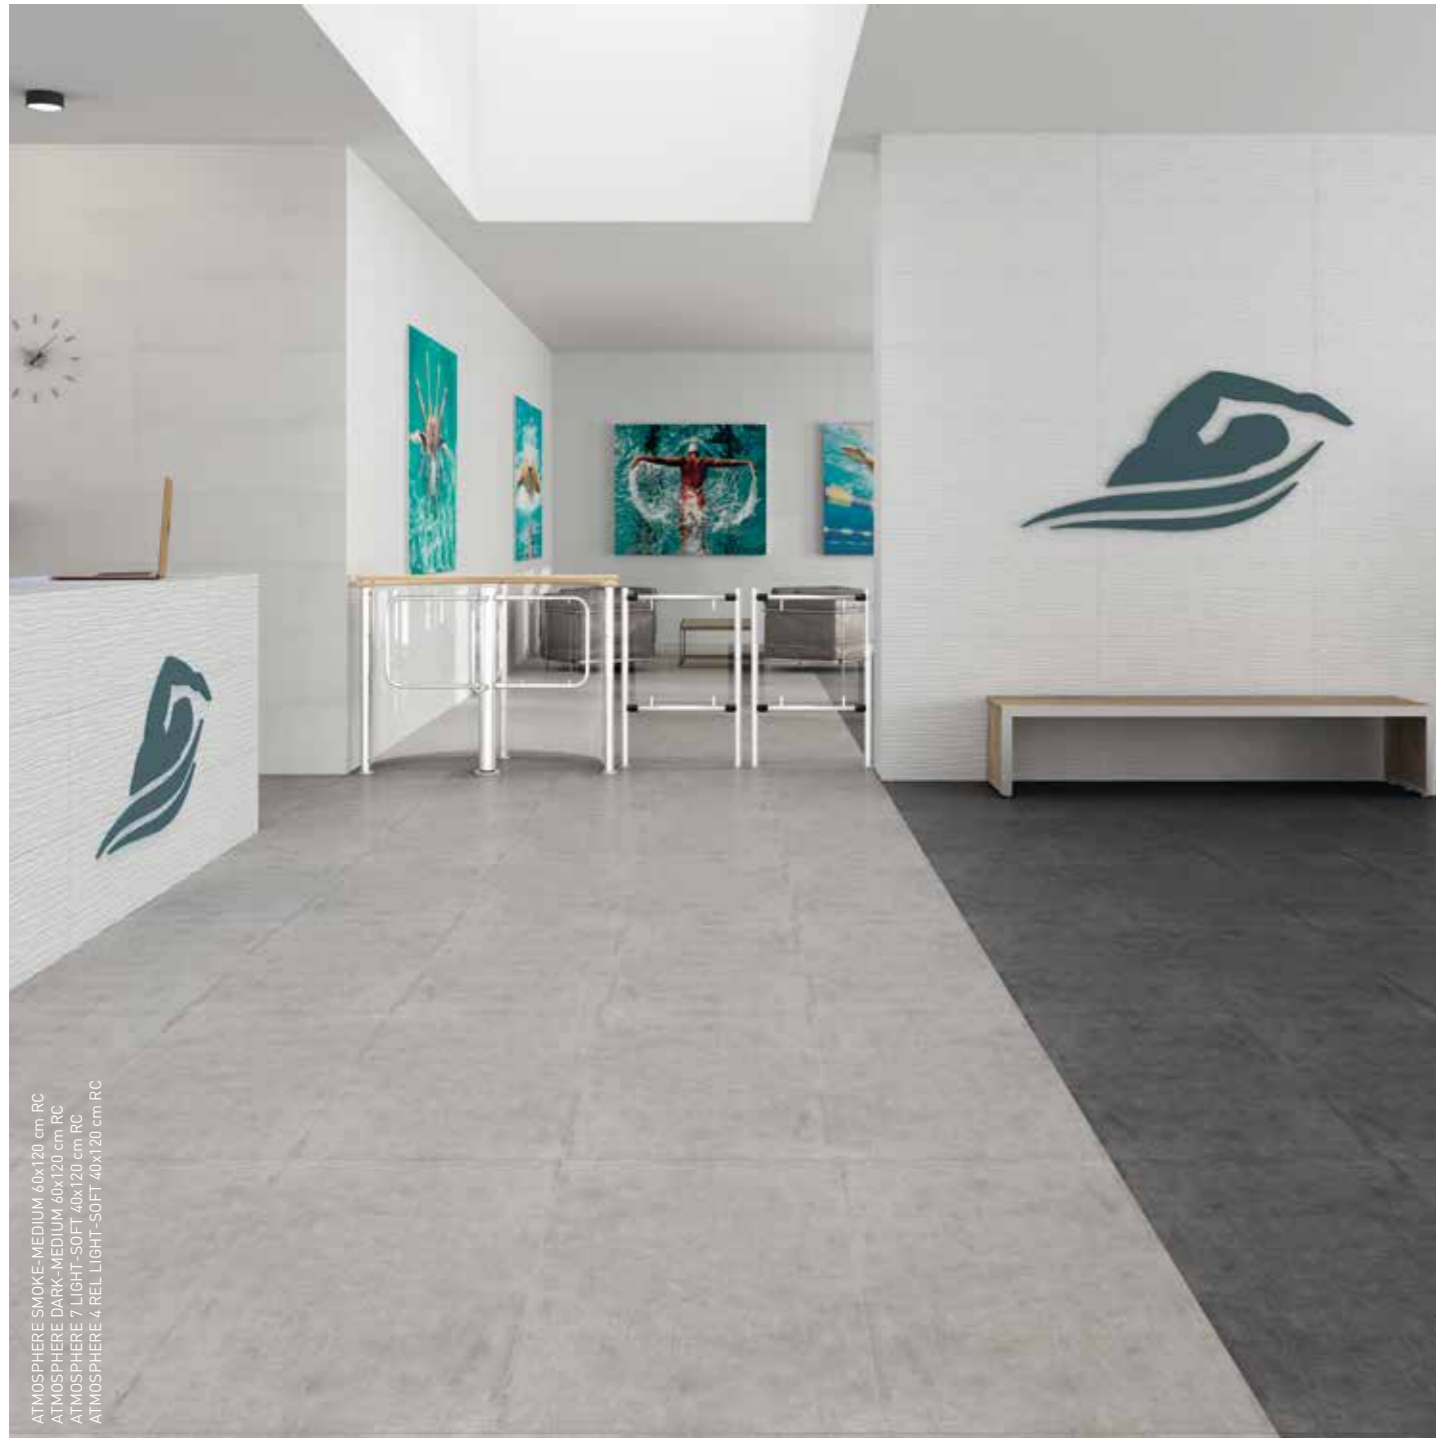

A T
MOSP
HERE

ATMOSPHERE SMOKE-MEDIUM 60x120 cm RC
 ATMOSPHERE DARK-MEDIUM 60x120 cm RC
 ATMOSPHERE 7 LIGHT-SOFT 40x120 cm RC
 ATMOSPHERE 4 REL LIGHT-SOFT 40x120 cm RC

atmosphere light-soft

R001W32089 **ATMOSPHERE 7 LIGHT-SOFT RC** 40x120 / 15,7"x47,2" PV288