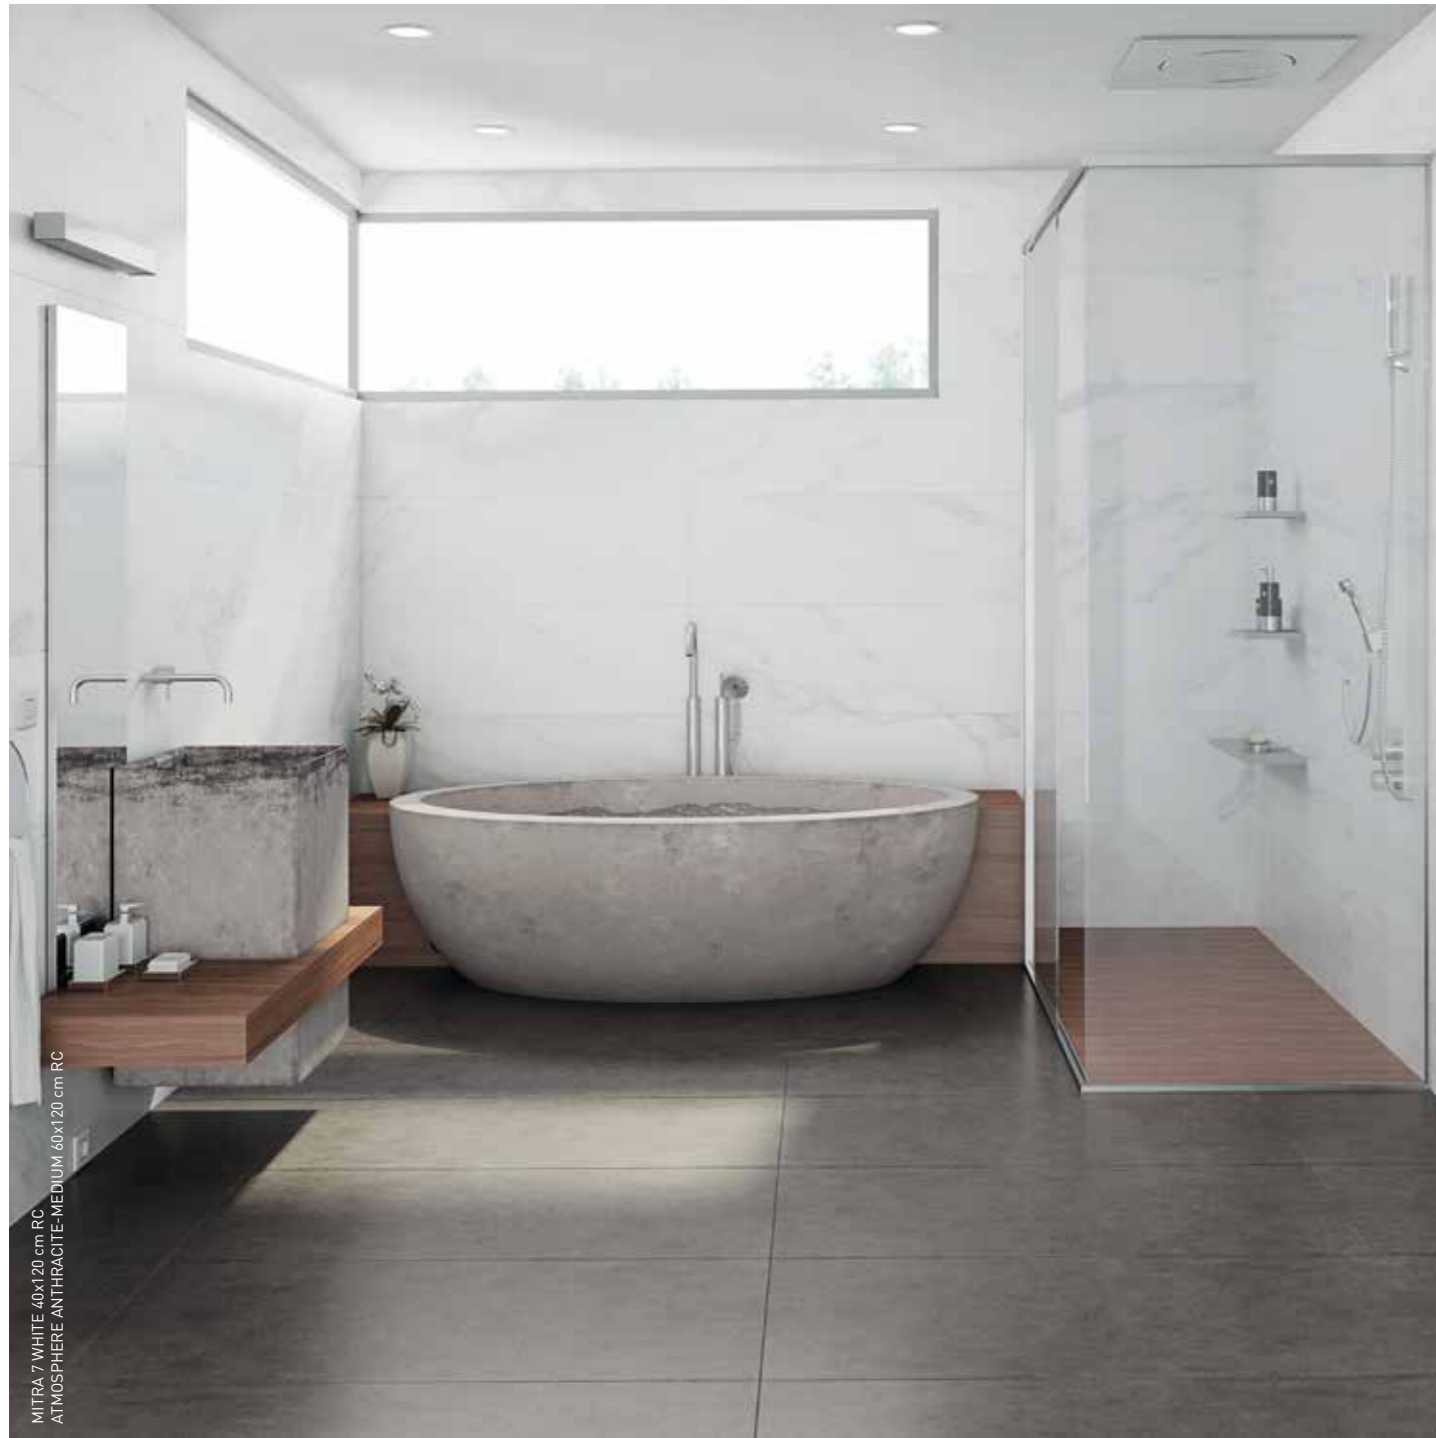

atmosphere taupe-dark

OUT200R

R001W32344	ATMOSPHERE 20 TAUPE-DARK ANT RC	60x60 / 23,6"x23,6"	PV621
R001WS6892	ATMOSPHERE 20 TAUPE-DARK ANT	61x61 / 24"x24"	PV524
R001W32334	ATMOSPHERE 20 TAUPE-DARK ANT RC	60x120 / 23,6"x47,2"	PV600