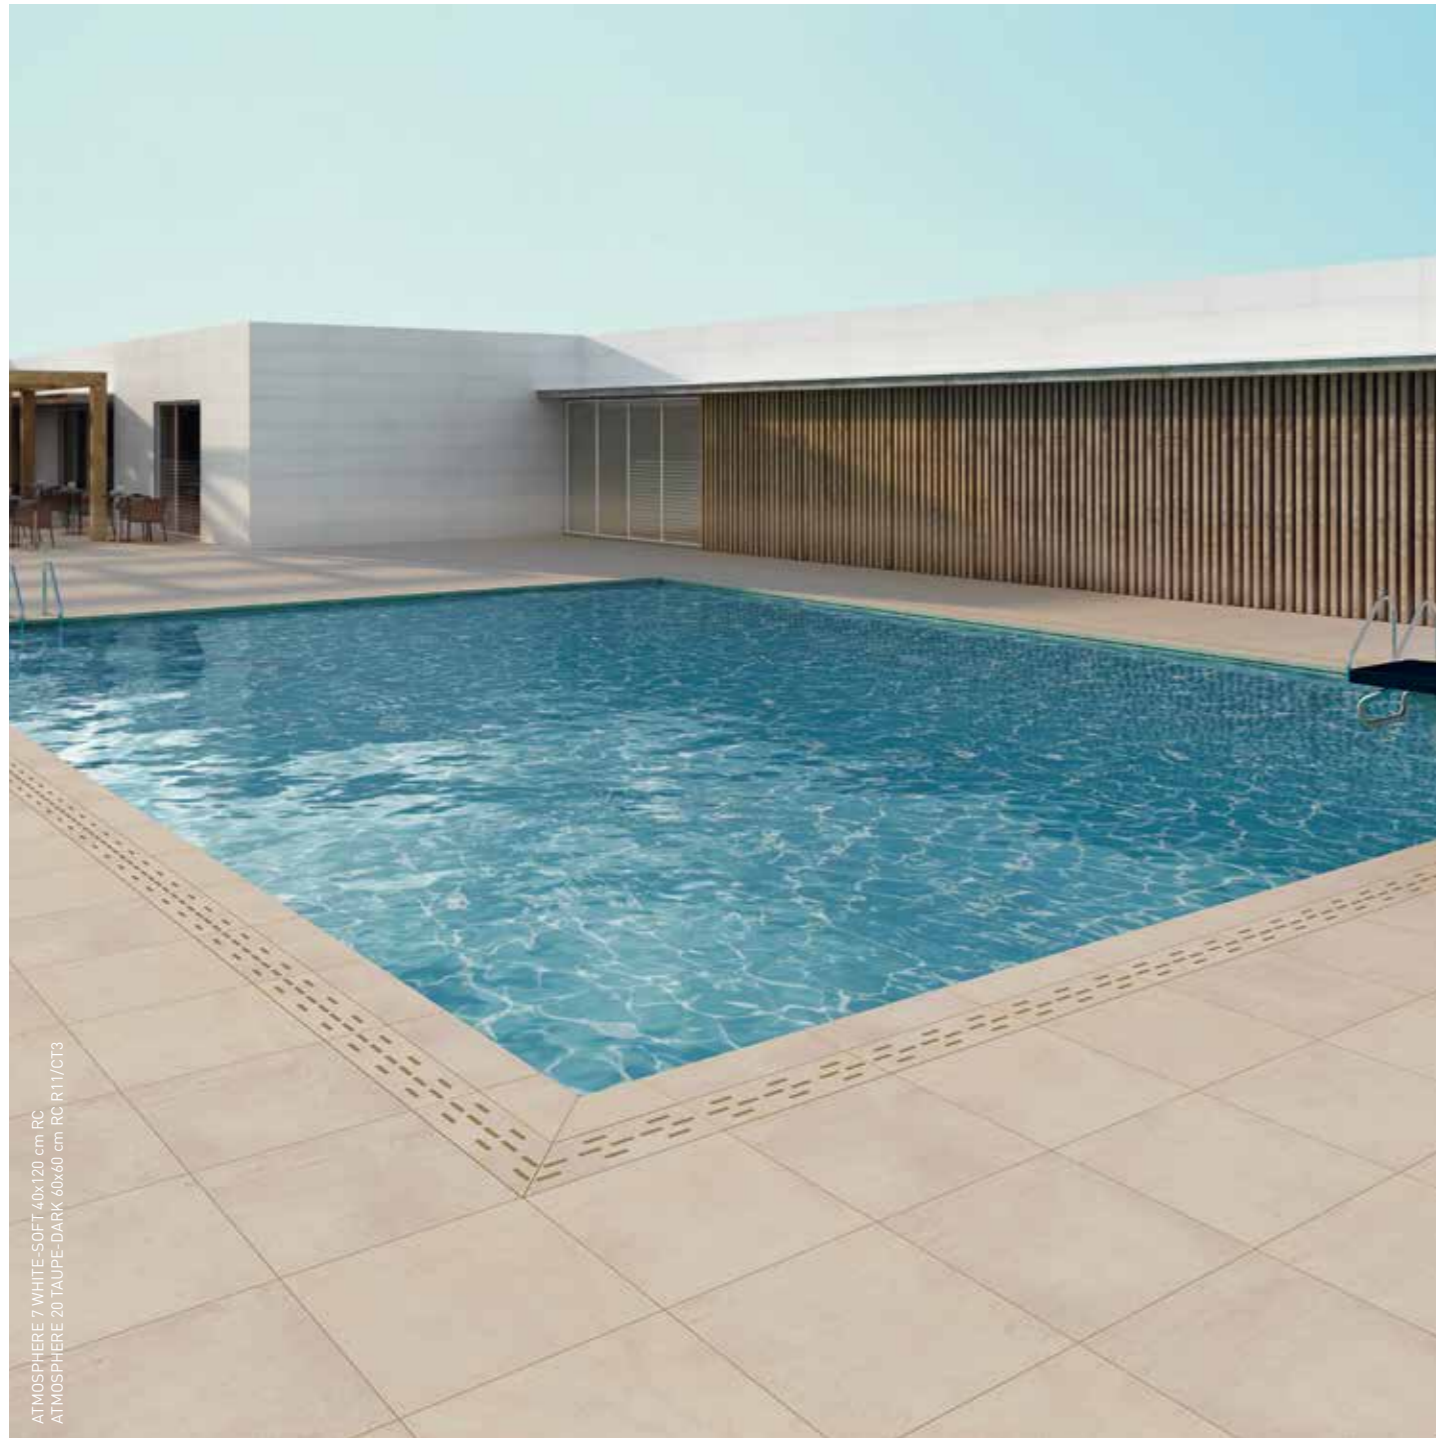

atmosphere mink-dark

OUT200R

R001W32340	ATMOSPHERE 20 MINK-DARK ANT RC	60x60 / 23,6"x23,6"	PV621
R001WS6888	ATMOSPHERE 20 MINK-DARK ANT	61x61 / 24"x24"	PV524
R001W32330	ATMOSPHERE 20 MINK-DARK ANT RC	60x120 / 23,6"x47,2"	PV600