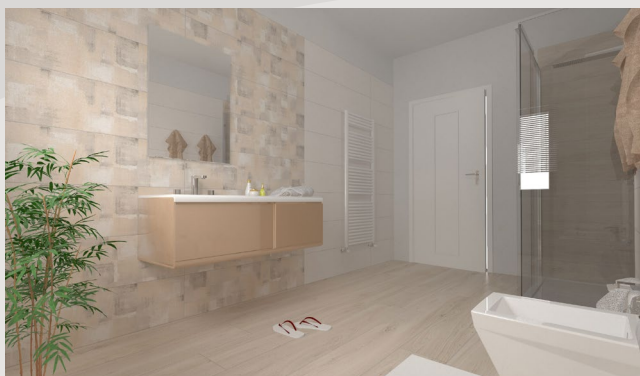

ENERGY

easy
BATHROOM

BAGNO 1

BAGNO 2

BAGNO 3

BAGNO 4

BAGNO 5

BAGNO 6

ARIANA
CERAMICA ITALIANA

**ENERGY
BAGNO 1**

ENERGY
PEACOCK 30X120

MINERAL
GREIGE 10X30/60X60/120X240

**ENERGY
BAGNO 2**

ENERGY
SPATULA GREY 30X120

ENERGY
SHABBY GREY 30X120

FUTURA
ANTRACITE 120X120/60X120