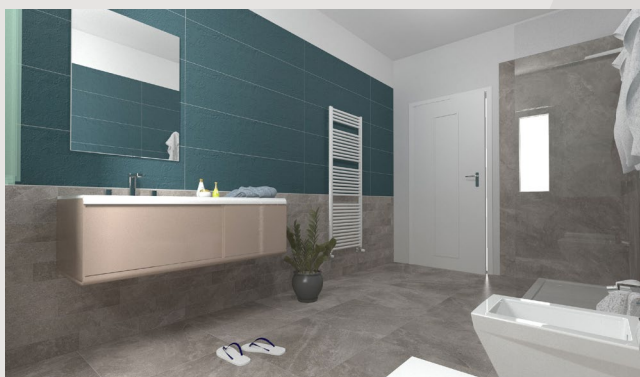

ENERGY

easy
BATHROOM

BAGNO 1