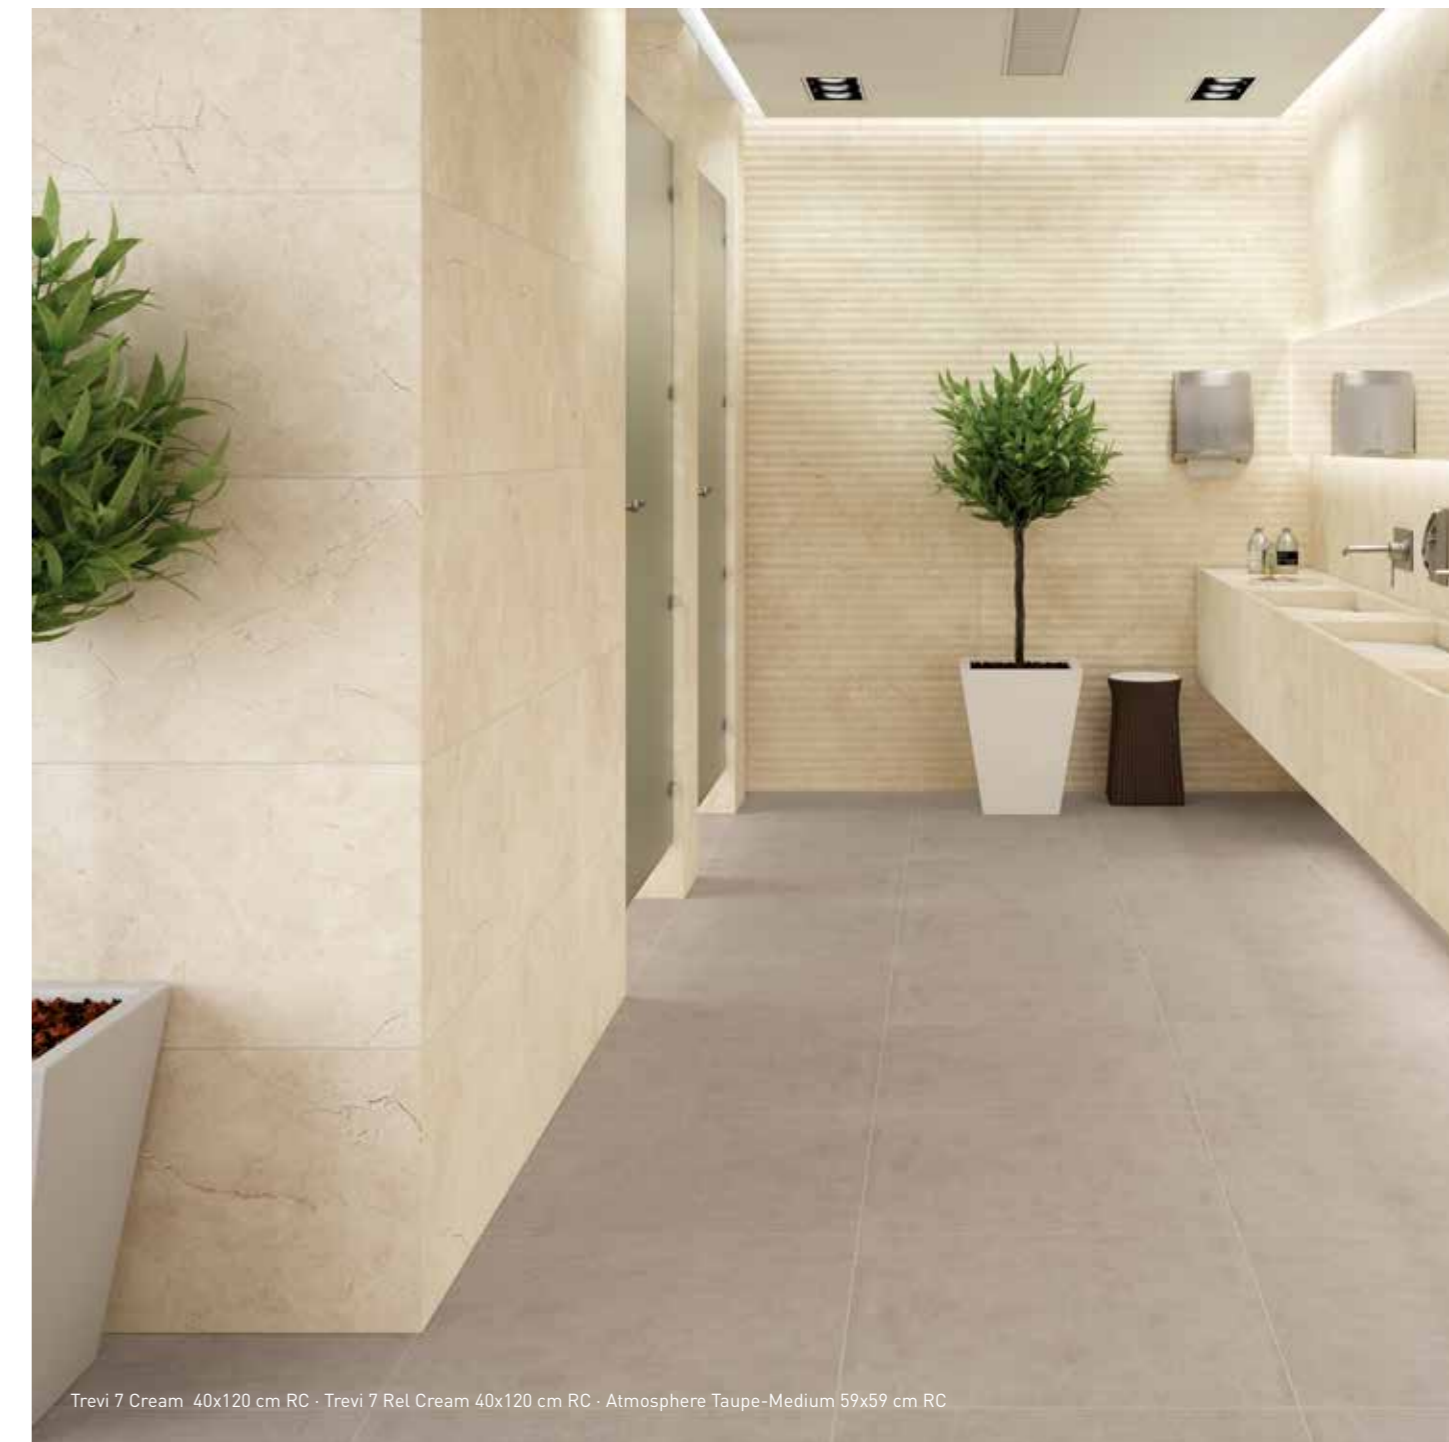

Trevi 7 Cream 40x120 cm RC · Trevi 7 Rel Cream 40x120 cm RC · Atmosphere Taupe-Medium 59x59 cm RC